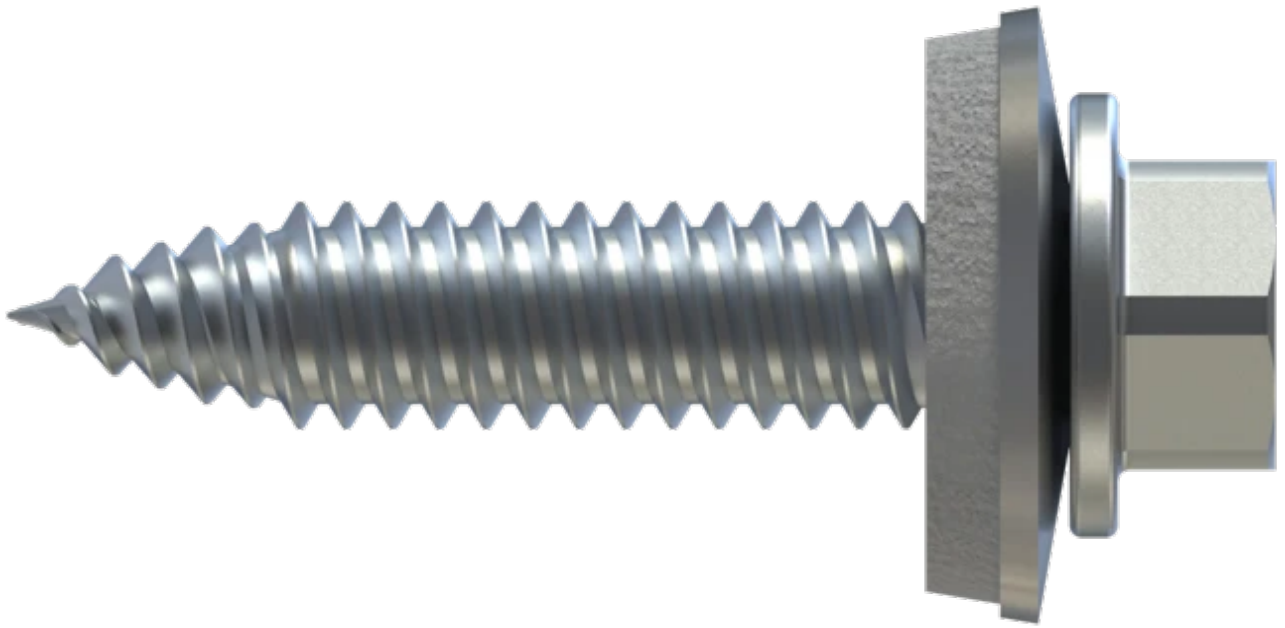

RAULI

SCREW REISSER SS 6X25 GREY

11326

MATERIAL
STAINLESS STEEL

EASYCLICK

ALL BLACK

MADE IN FINLAND

QUICK INSTALL