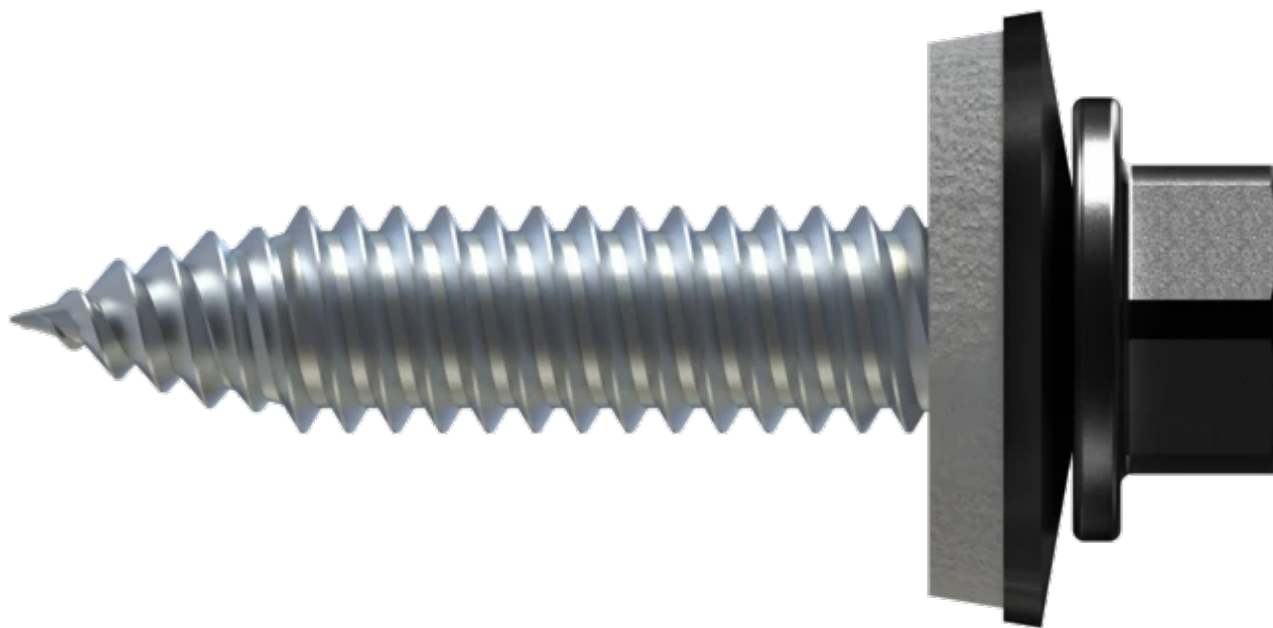

**RAULI**

**SCREW REISSER SS 6X25 BLACK WALL**

**11194**

**MATERIAL**  
STAINLESS STEEL

**EASYCLICK**

**ALL BLACK**

**MADE IN FINLAND**

**QUICK INSTALL**