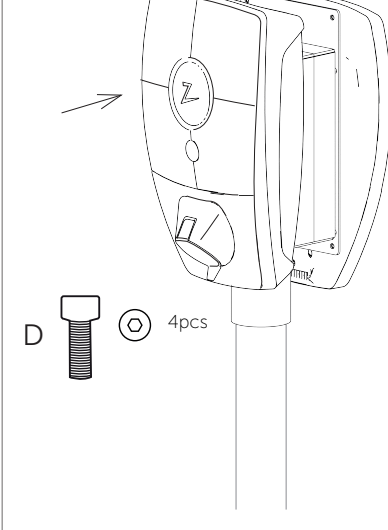

D 4pcs

3 - ZM000791 - Pro Single
- ZM000789 - Pipe Pro Single
Blind plate is premounted.
Optional: Remove the blind lid to
add additional charges

C 4pcs

ZM000791 - Pro Single
ZM000789 - Pipe Pro Single

1 - ZM000790 - Pro Twin
- ZM000788 - Pipe Pro Twin

B 4pcs

2 - ZM000791 - Pro Single
- ZM000789 - Pipe Pro Single
Check Zaptec Pro manual for
mounting guide

D 4pcs

3 - ZM000791 - Pro Single
- ZM000789 - Pipe Pro Single

B 4pcs

4 - ZM000791 - Pro Single
- ZM000789 - Pipe Pro Single
Check Zaptec Pro manual for
mounting guide