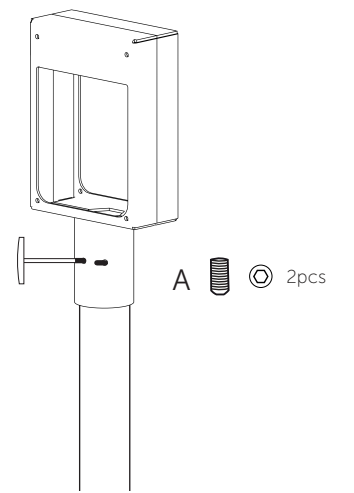

ONEPOLE Tophead - Zaptec Pro Single/Twin

ZM000788 - Pipe Pro Twin
ZM000789 - Pipe Pro Single

ZM000790 - Pro Twin
ZM000791 - Pro Single

Tophead

Zaptec Pro charger

Mounting Bracket Pro

Blind plate (Premounted)
Single only

Pipe
1340mm

M8x10
Fastener bolts
Pipe only

A 2pcs

M4x10
Mounting bracket bolts

B 4pcs single
8pcs twin

M4x10
Blind plate bolts
Single only

C 4pcs

M5x8
mounting bolts
for Zaptec Pro

D 4pcs single
8pcs twin

1 - ZM000788 - Pipe Pro Twin
- ZM000789 - Pipe Pro Single

2 - ZM000788 - Pipe Pro Twin
- ZM000789 - Pipe Pro Single

1 - ZM000791 - Pro Single
- ZM000789 - Pipe Pro Single

B 4pcs

2 - ZM000791 - Pro Single
- ZM000789 - Pipe Pro Single
Check Zaptec Pro manual for
mounting guide

D 4pcs

3 - ZM000791 - Pro Single
- ZM000789 - Pipe Pro Single
Blind plate is premounted.
Optional: Remove the blind lid to
add additional charges

C 4pcs

ZM000791 - Pro Single
ZM000789 - Pipe Pro Single

1 - ZM000790 - Pro Twin
- ZM000788 - Pipe Pro Twin