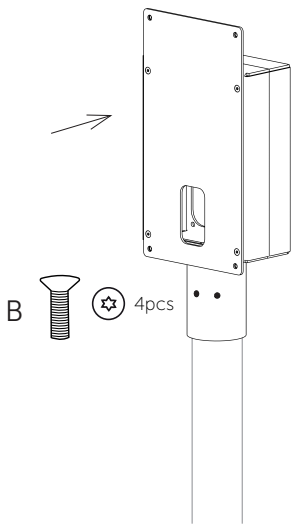

ONEPOLE Tophead - Zaptec Pro Single/Twin

ZM000788 - Pipe Pro Twin
ZM000789 - Pipe Pro Single

ZM000790 - Pro Twin
ZM000791 - Pro Single

Tophead

Zaptec Pro charger

Mounting Bracket Pro

Blind plate (Premounted)
Single only

D 4pcs single
8pcs twin

1 - ZM000788 - Pipe Pro Twin
- ZM000789 - Pipe Pro Single

2 - ZM000788 - Pipe Pro Twin
- ZM000789 - Pipe Pro Single

1 - ZM000791 - Pro Single
- ZM000789 - Pipe Pro Single

B 4pcs

2 - ZM000791 - Pro Single
- ZM000789 - Pipe Pro Single
Check Zaptec Pro manual for
mounting guide

D 4pcs

3 - ZM000791 - Pro Single
- ZM000789 - Pipe Pro Single
Blind plate is premounted.
Optional: Remove the blind lid to
add additional charges

C 4pcs

ZM000791 - Pro Single
ZM000789 - Pipe Pro Single

1 - ZM000790 - Pro Twin
- ZM000788 - Pipe Pro Twin