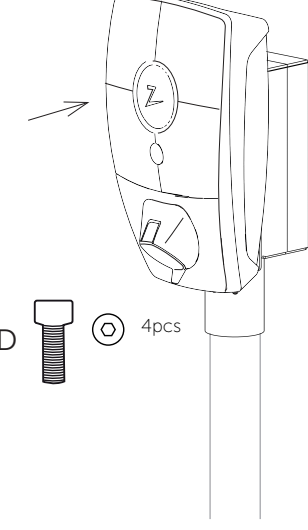

D 4pcs

3 - ZM000791 - Pro Single
- ZM000789 - Pipe Pro Single