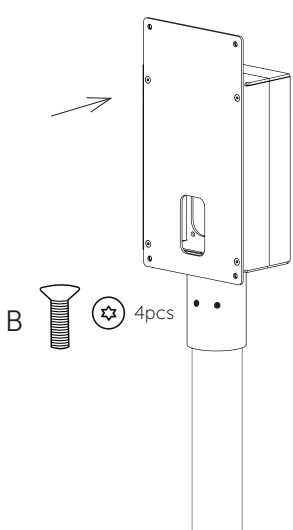

D 4pcs

3 - ZM000791 - Pro Single
- ZM000789 - Pipe Pro Single
Blind plate is premounted.
Optional: Remove the blind lid to
add additional charges

C 4pcs

ZM000791 - Pro Single
ZM000789 - Pipe Pro Single

1 - ZM000790 - Pro Twin
- ZM000788 - Pipe Pro Twin