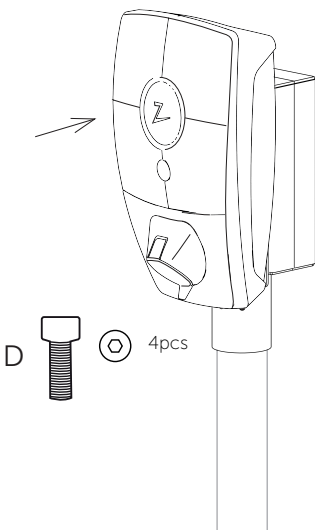

D 4pcs single
8pcs twin

1 - ZM000788 - Pipe Pro Twin
- ZM000789 - Pipe Pro Single

2 - ZM000788 - Pipe Pro Twin
- ZM000789 - Pipe Pro Single

1 - ZM000791 - Pro Single
- ZM000789 - Pipe Pro Single

B 4pcs

2 - ZM000791 - Pro Single
- ZM000789 - Pipe Pro Single
Check Zaptec Pro manual for
mounting guide

D 4pcs

3 - ZM000791 - Pro Single
- ZM000789 - Pipe Pro Single
Blind plate is premounted.
Optional: Remove the blind lid to
add additional charges

C 4pcs

ZM000791 - Pro Single
ZM000789 - Pipe Pro Single

1 - ZM000790 - Pro Twin
- ZM000788 - Pipe Pro Twin