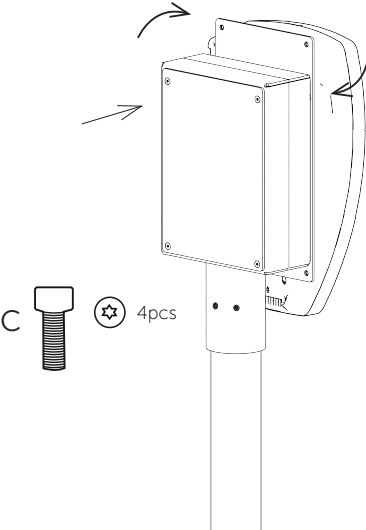

D 4pcs single
8pcs twin

1 - ZM000788 - Pipe Pro Twin
- ZM000789 - Pipe Pro Single

2 - ZM000788 - Pipe Pro Twin
- ZM000789 - Pipe Pro Single

1 - ZM000791 - Pro Single
- ZM000789 - Pipe Pro Single

B 4pcs

2 - ZM000791 - Pro Single
- ZM000789 - Pipe Pro Single
Check Zaptec Pro manual for
mounting guide

D 4pcs

3 - ZM000791 - Pro Single
- ZM000789 - Pipe Pro Single
Blind plate is premounted.
Optional: Remove the blind lid to
add additional charges

C 4pcs

ZM000791 - Pro Single
ZM000789 - Pipe Pro Single

1 - ZM000790 - Pro Twin
- ZM000788 - Pipe Pro Twin