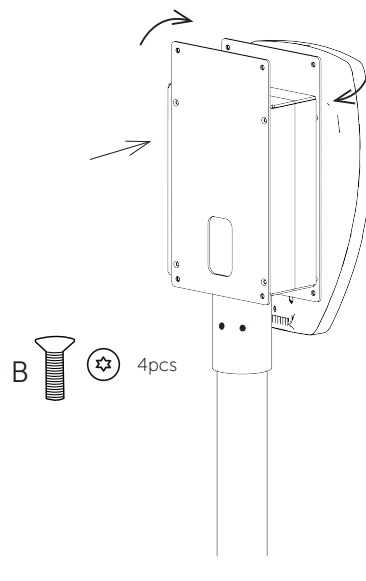

B 4pcs

4 - ZM000791 - Pro Single
- ZM000789 - Pipe Pro Single
Check Zaptec Pro manual for
mounting guide